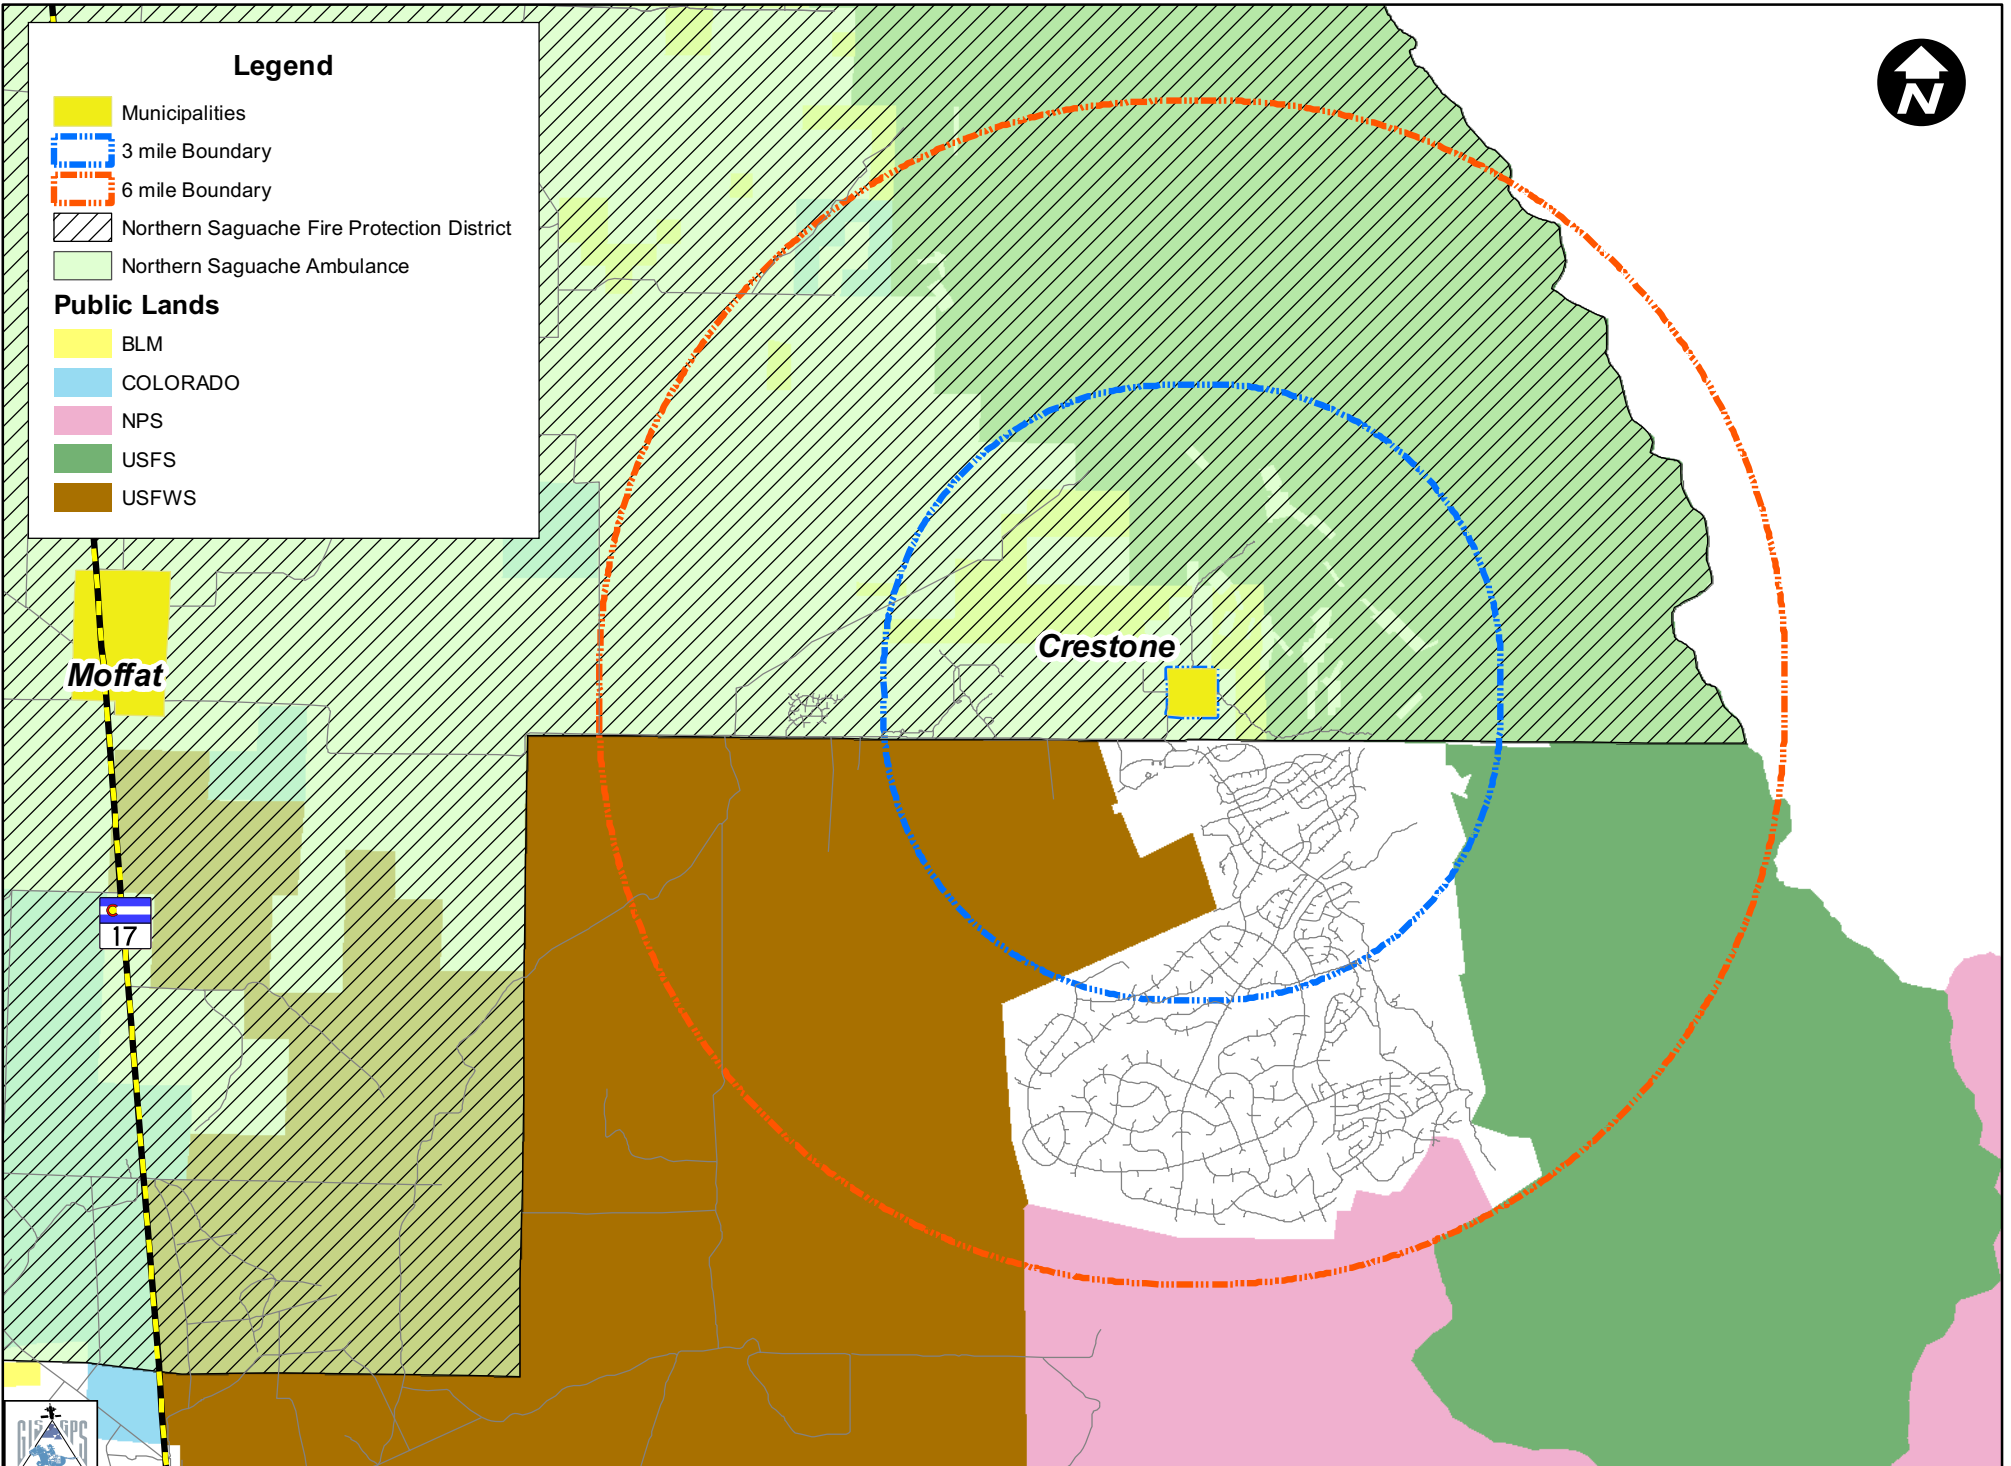

Legend

- Municipalities
- 3 mile Boundary
- 6 mile Boundary
- Northern Saguache Fire Protection District
- Northern Saguache Ambulance

Public Lands

- BLM
- COLORADO
- NPS
- USFS
- USFWS

Moffat

Crestone

17

11/4/2008